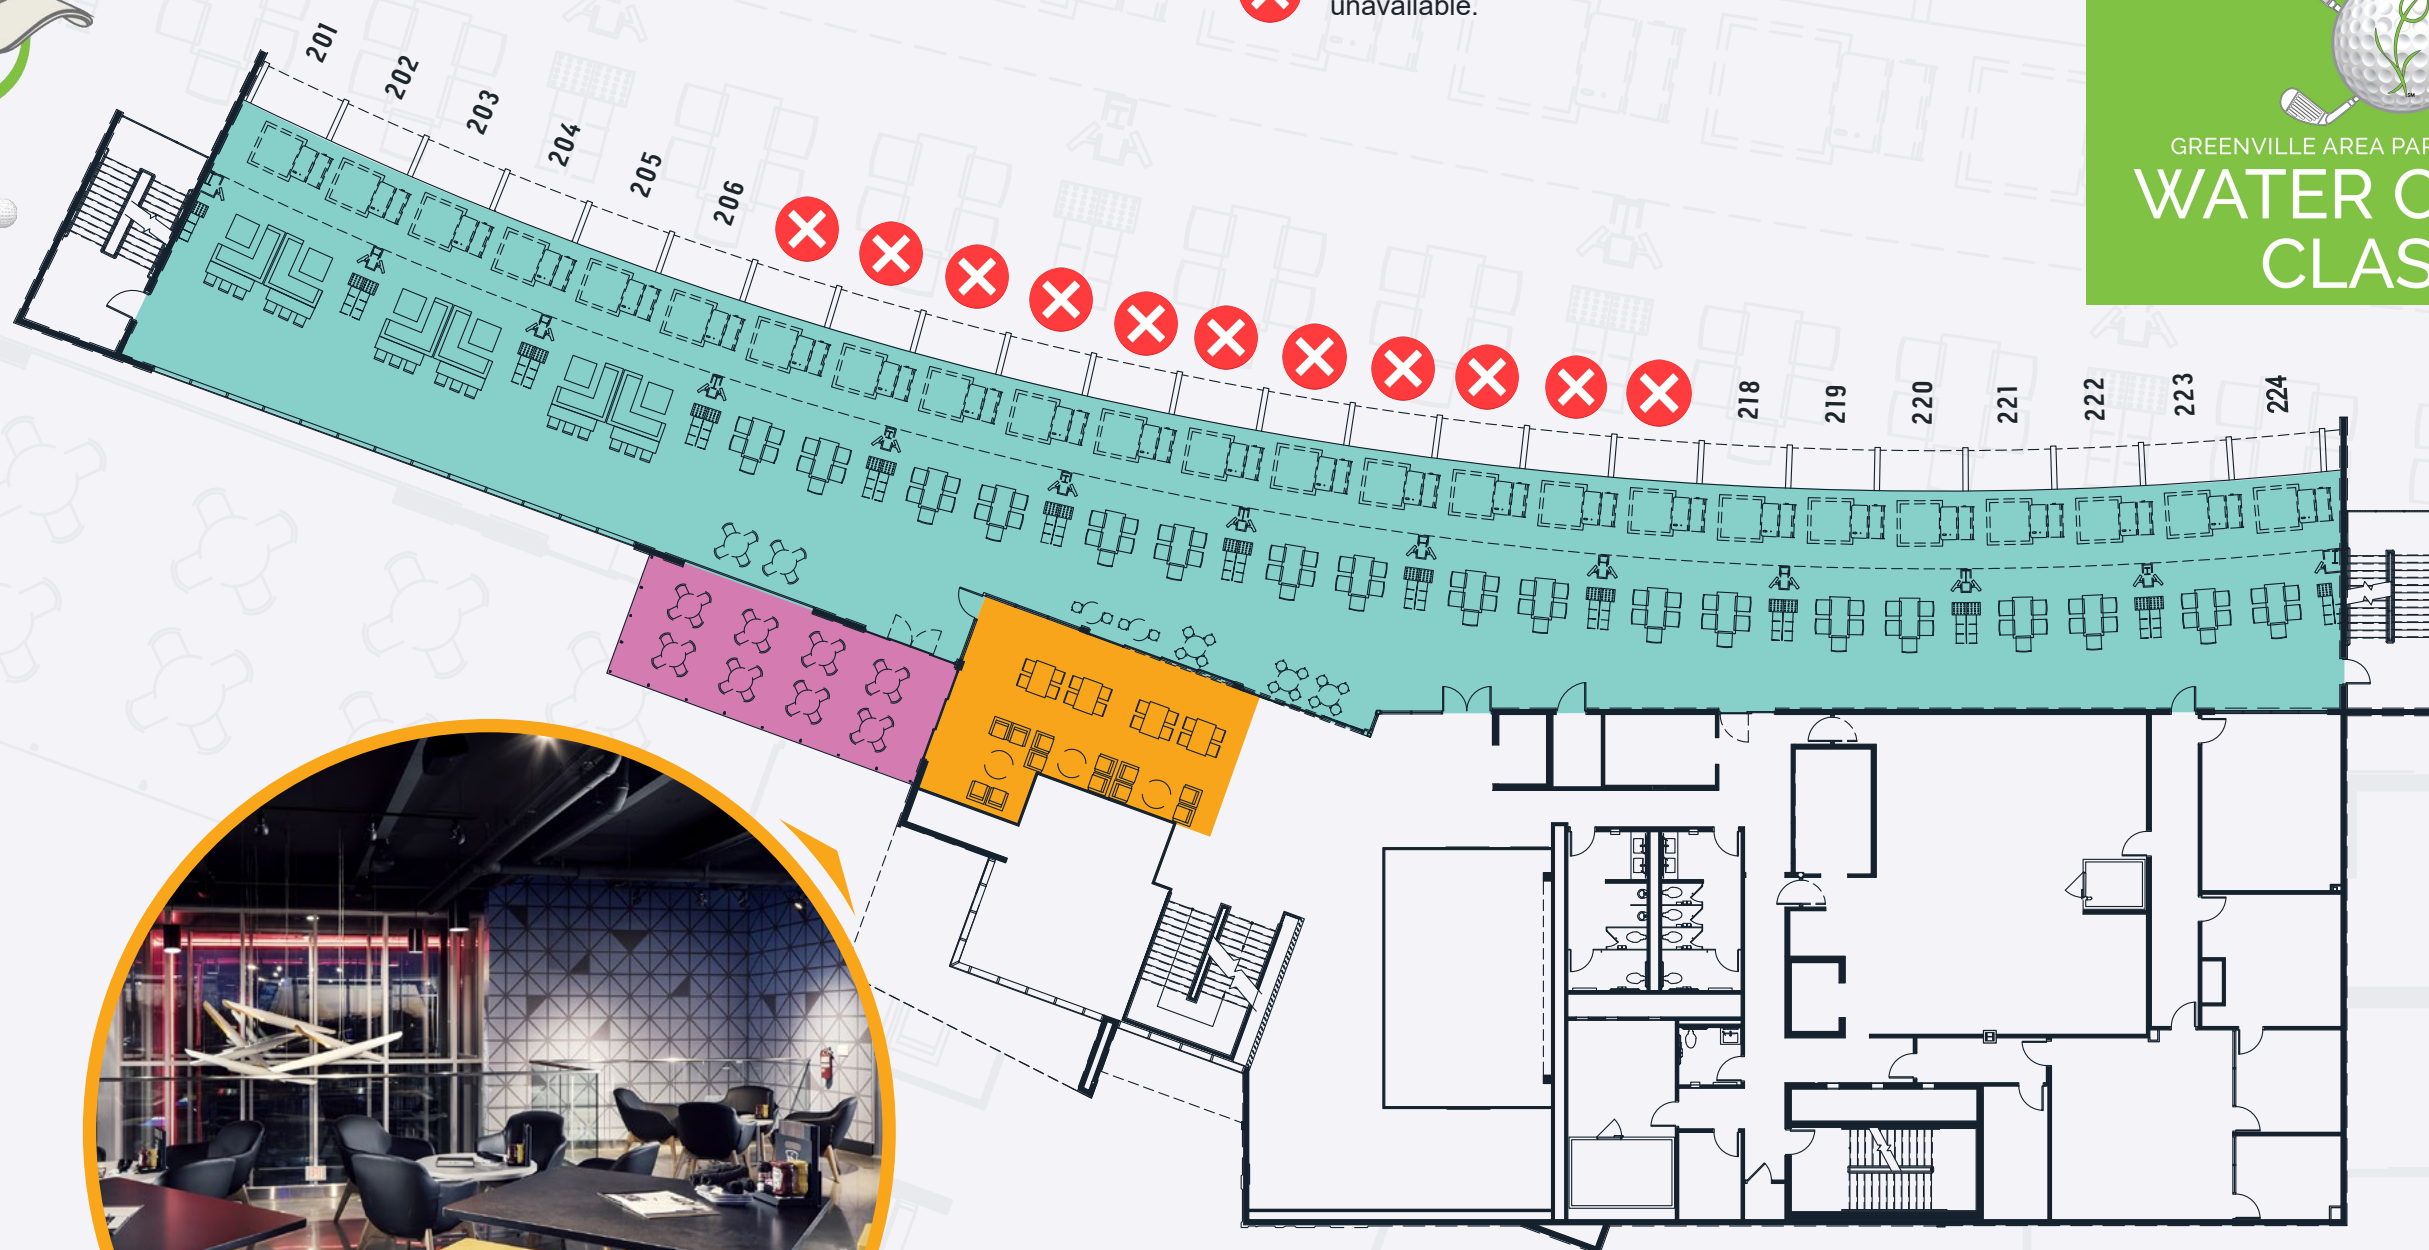

HITTING BAYS

BAY CAPACITY: 6 players; 8 Guests
 • 24 climate-controlled bays

MEZZANINE LOUNGE

SIZE: 703 sq. ft.
CAPACITY: 30 Guests
 • Semi-private
 • Lounge-style table and chairs
 • Open-air space with sliding doors to tee line
 • Adjacent bays available for rental

VERANDA

SIZE: 619 sq. ft.
CAPACITY: 40 Guests
 • Outdoor space with patio seating
 • Bird's-eye view of patio stage
 • Adjacent bays available for rental

Denotes a bay has been reserved or is unavailable.

HITTING BAYS

BAY CAPACITY: 6 players; 8 Guests
 • 24 climate-controlled bays

CHAIRMAN'S SUITE

FULL CHAIRMAN'S SUITE
 SIZE: 1,974 sq. ft.
 CAPACITY: 133 Guests
HALF CHAIRMAN'S SUITE
 SIZE: 987 sq. ft.
 CAPACITY: 66 Guests

- HDTVs and full A/V capabilities
- Mix of lounge-style furniture
- Adjacent bays available for rental

ROOFTOP TERRACE

SIZE: 1,358 sq. ft.
 CAPACITY: 91 Guests

- Mix of lounge-style furniture
- Large umbrellas and firepits
- Bird's-eye view of patio stage
- Adjacent bays available for rental